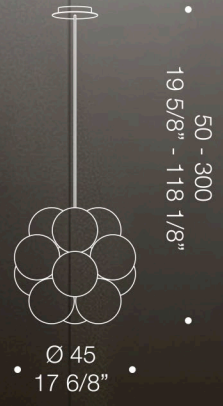

BABOL S
12xMAX 20W G9

CE
©
IP38