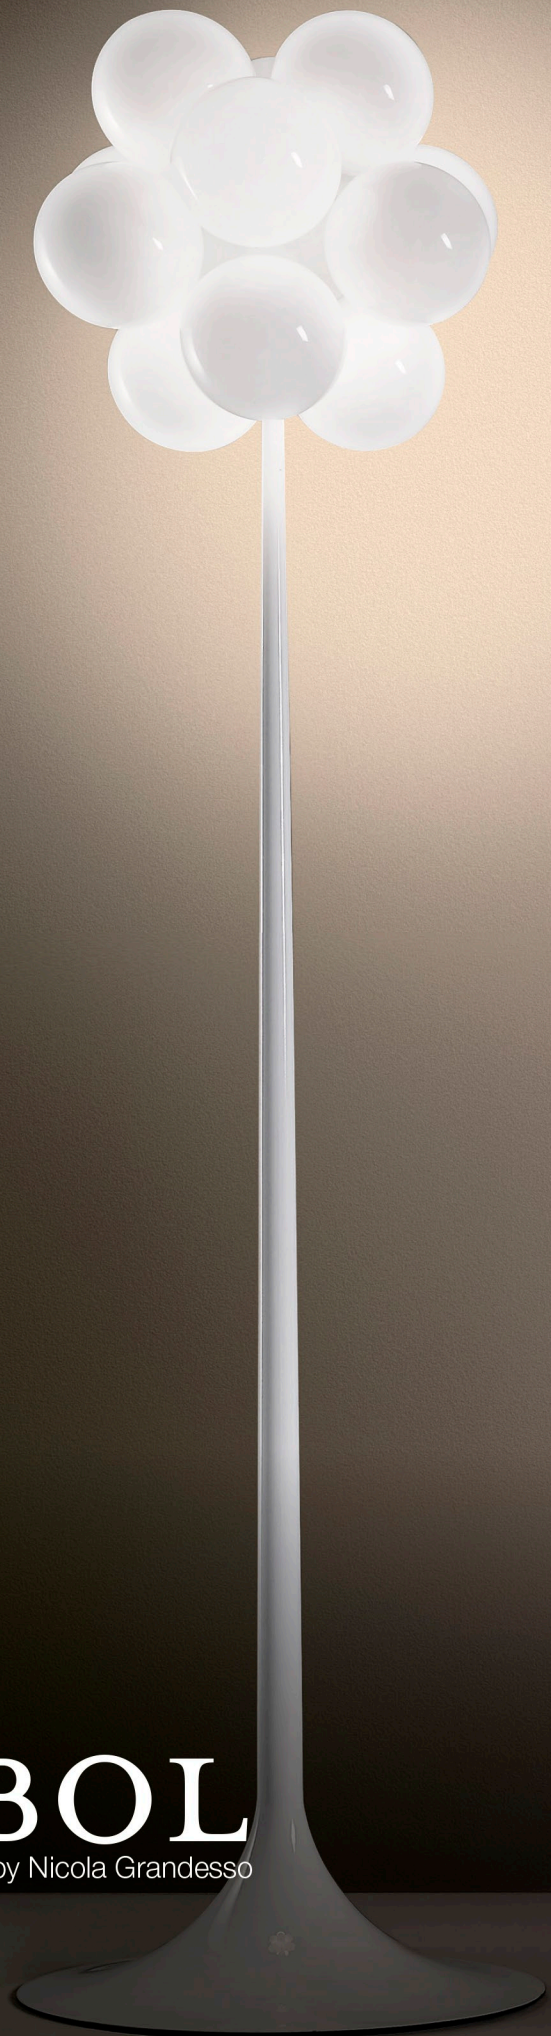

# Bold and playful design.

Babol is an ultra modern and seamless agglomerate of glossy white glass spheres, each of which is fitted with a lightbulb.

This product has several different configurations and is the ideal choice for a bold interior. A statement piece which is also incredibly functional, without sacrificing its playful look.

The diameter of the pendant is 45cm, and the floor lamp version is 178,5cm tall.

# BABOL

Design by Nicola Grandesso

BABOL S  
12xMAX 20W G9

CE  
©  
IP38

# BABOL

Design by Nicola Grandesso

Ø 45  
17 6/8"

BABOL P  
12xMAX 20W G9

Ø 45  
17 6/8"

BABOL R  
12xMAX 20W G9

Ø 45  
17 6/8"

BABOL T  
12xMAX 20W G9